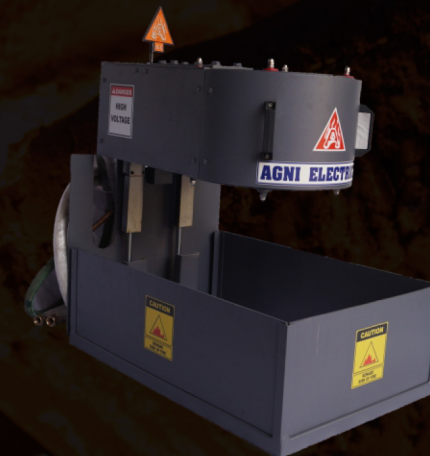

APPLICATIONS AND OUR PRESENCE IN VARIOUS FIELDS

**I-SMART 5.1.1 & 5.3.1
PUSH / PULL-OUT FURNACE**

**I-SMART 15/30
PUSH / PULL-OUT /
TILTING FURNACE**

I-SMART UNIT

S.C.R. UNIT

**DROP COIL
FURNACE**

**LIFT-SWING
FURNACE**

**TILTING
FURNACE**

- Small Laboratories
- R & D units
- Small - Medium - Big
Precious Metals
Refineries or
Foundries
- Small - Medium - Big
Foundries for Ferrous
& Non Ferrous Metals
- Smelting Units
- Metal powder
making units