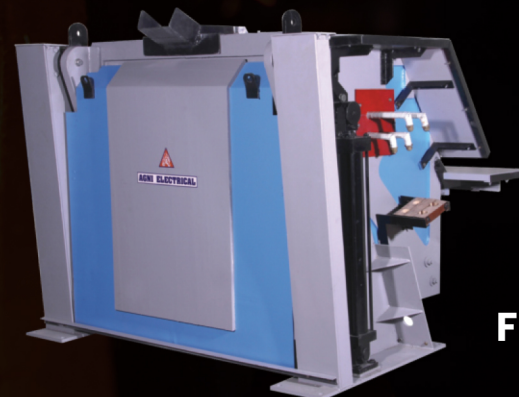

APPLICATIONS AND OUR PRESENCE IN VARIOUS FIELDS

**I-SMART 5.1.1 & 5.3.1
PUSH / PULL-OUT FURNACE**

**I-SMART 15/30
PUSH / PULL-OUT /
TILTING FURNACE**

I-SMART UNIT

S.C.R. UNIT

**DROP COIL
FURNACE**

**LIFT-SWING
FURNACE**

**TILTING
FURNACE**

- Small Laboratories
- R & D units
- Small - Medium - Big
Precious Metals
Refineries or
Foundries
- Small - Medium - Big
Foundries for Ferrous
& Non Ferrous Metals
- Smelting Units
- Metal powder
making units